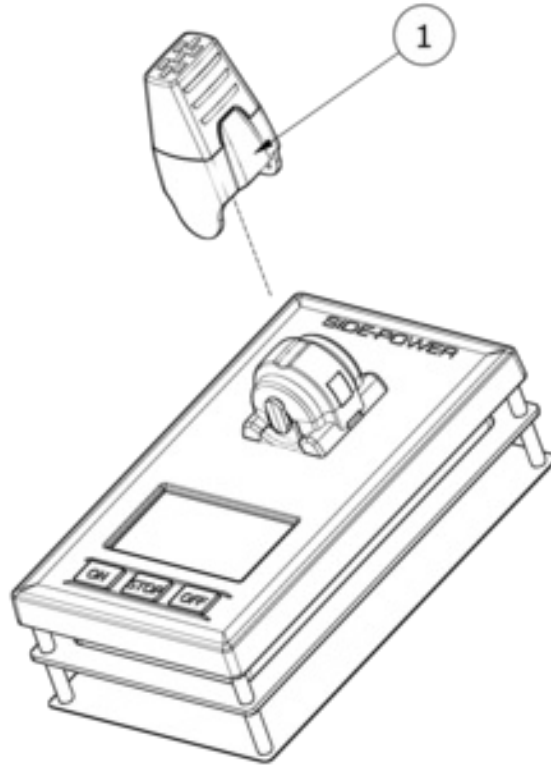

# PJC212 - Prop.ctrl. panel 12/24V DC

Spare parts (valid from 2017-03-01)

#	Description	Product
1	PJC Joystick	6 9012 - Joystick

The installer alone has responsibility for the installation of the spare parts. Side-Power only warranty the spare parts supplied only.