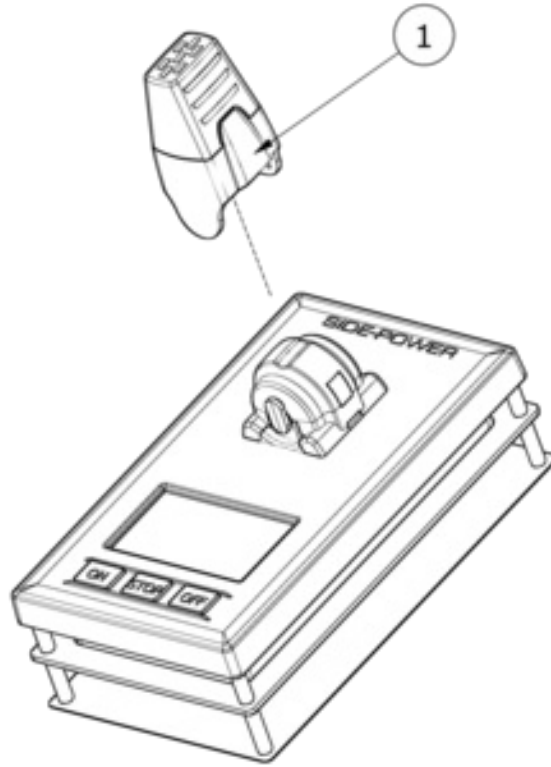

PJC221 - Prop.ctrl. panel hydraulic

Spare parts (valid from 2017-03-01)

#	Description	Product
1	PJC Joystick	6 9012 - Joystick

The installer alone has responsibility for the installation of the spare parts. Side-Power only warranty the spare parts supplied only.