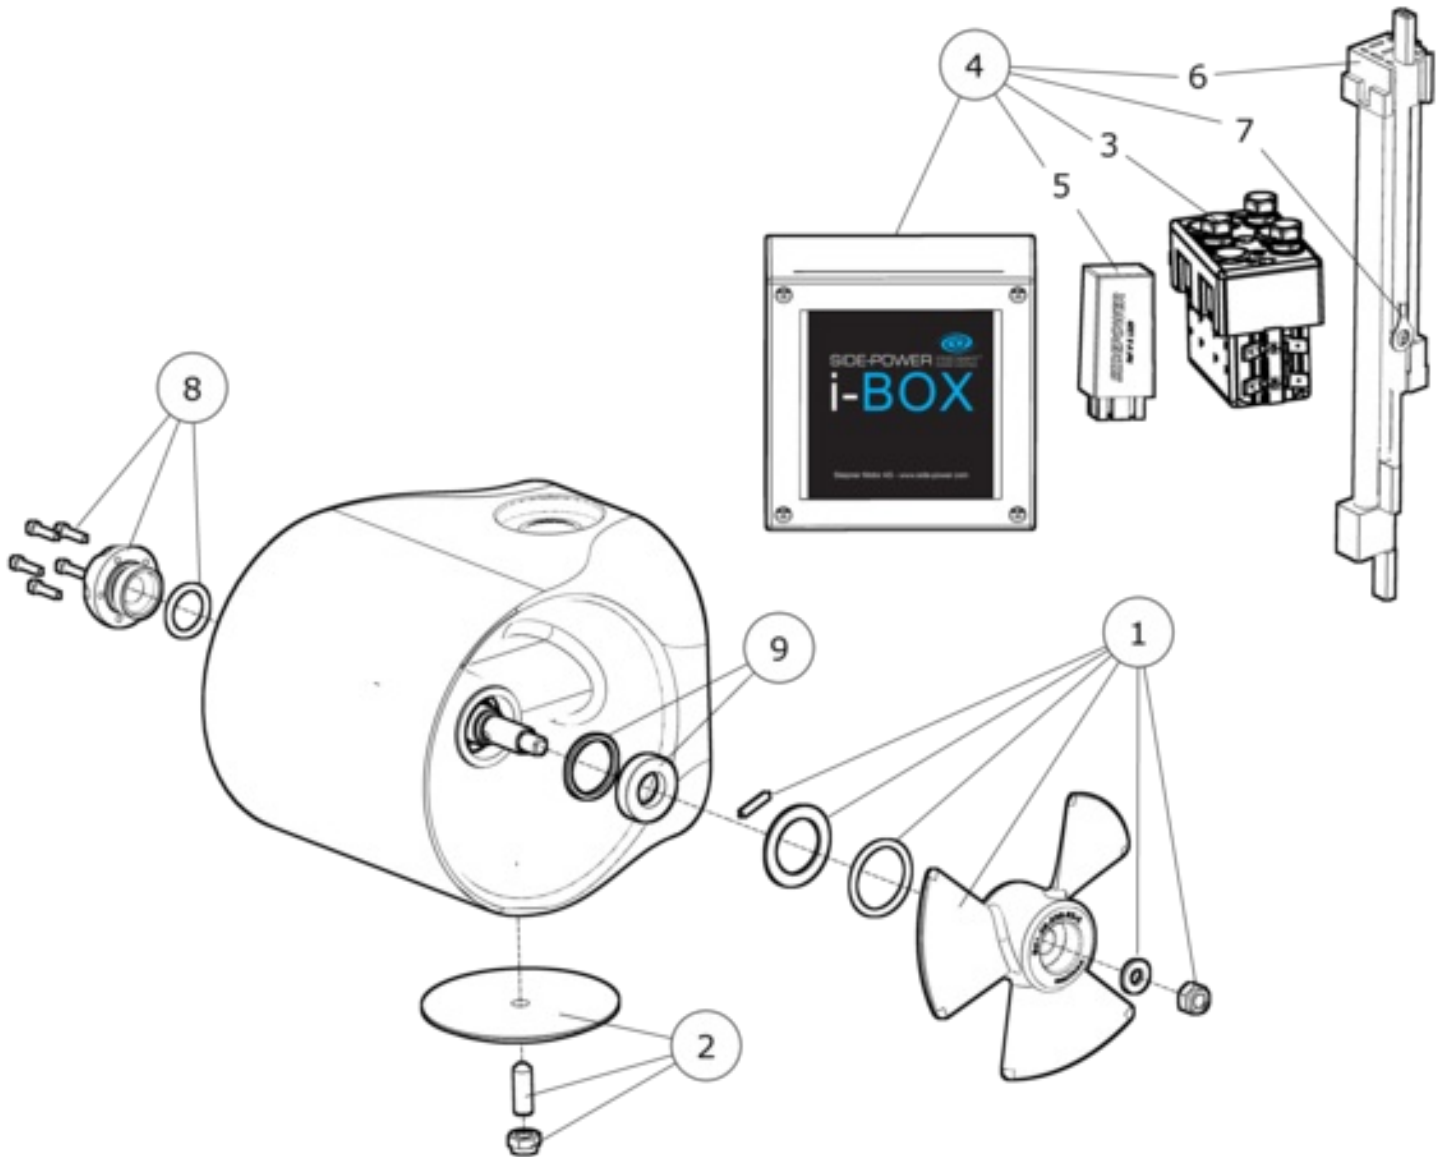

SM903815 | EX70C - EX70C Compact

24V thruster

Spare parts (valid from 2017-11-27)

#	Description	Product
1	Propeller kit	SM900434 50321 - Propeller kit EX series
2	Anode kit	SM900363 4 1190 - Anode Zinc Exturn KIT
3	Solenoid kit	SM902099 41571125 - Rele kit EX -24v
4	iBox	SM902331 102250-24V - Relay I-box 24v
5	Electronic Control box	SM902857 6 1232 I - Forsinkelsesrele 12/24
6	EX cable	SM122822 6 1850 - Kabel Exturn
7	IPC interface cable	SM122823 102252 - IPC- interface Exturn
8	End cap kit	SM901454 137309 - Exturn end cap kitt
9	Seal kit EX	SM906425 137318 - Seal kit Exturn

The installer alone has responsibility for the installation of the spare parts. Side-Power only warranty the spare parts supplied only.

The information given in the document was correct at the time it was published. However, Sleipner Motor AS can not accept liability for any inaccuracies or omissions it may contain. Continuous product improvement may change the product specifications without notice. Therefore, Sleipner Motor AS can not accept liability for any possible differences between product and document.